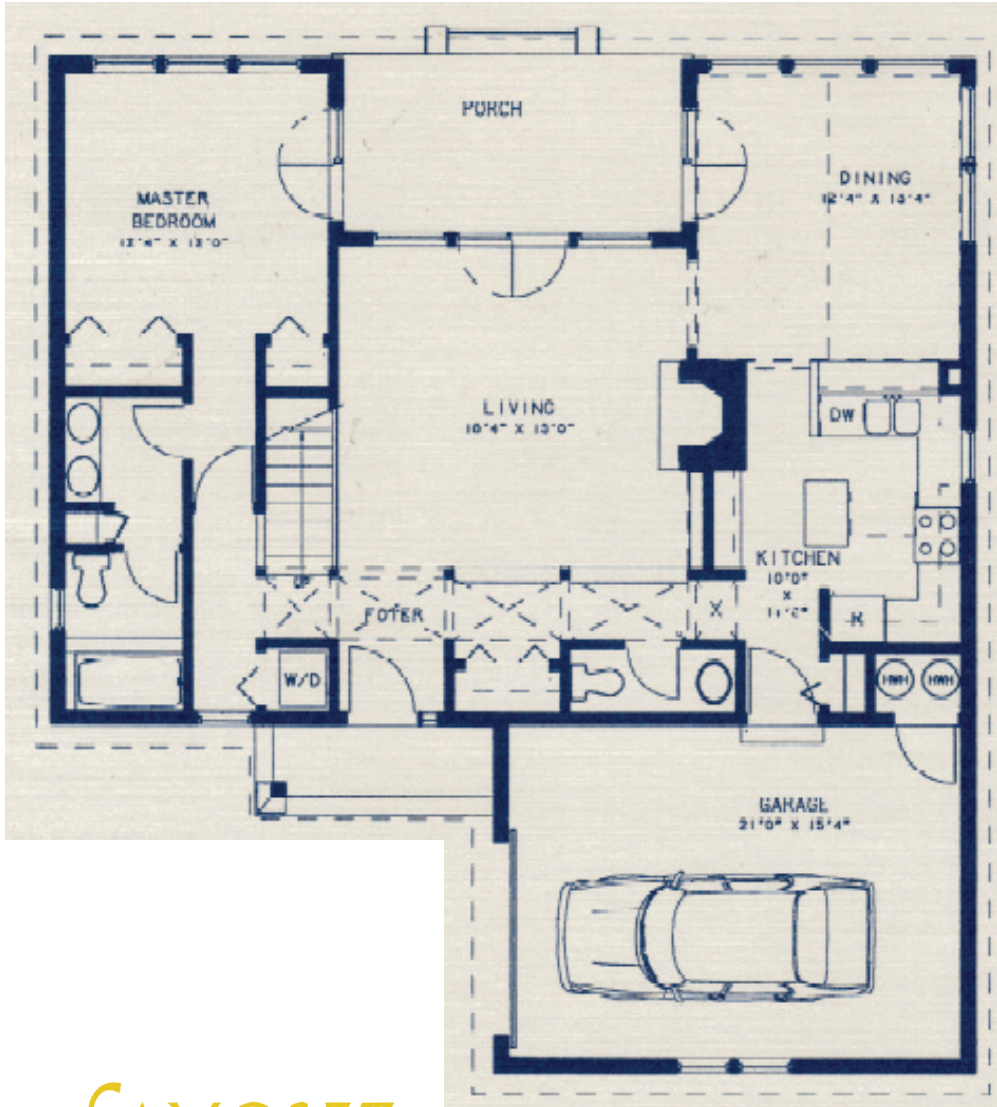

SAMOSET VILLAGE UNITS 51M - Floor Plan Layout 2 level townhouse

FIRST FLOOR

SECOND FLOOR

NOT TO SCALE - Room Dim's are approximate measurements only.